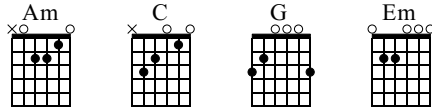

Arpèges aux doigts 2

Martial Pilleux

Standard tuning

♩ = 120

S-Gt

Am C

mf *p* *i* *m* *a* *p* *i* *m* *p* *i* *m* *a* *p* *i* *m*

let ring let ring let ring let ring let ring let ring

TAB

G Em

p *i* *m* *a* *p* *i* *m* *p* *i* *m* *a* *m* *i* *p* *i*

let ring let ring let ring let ring let ring

TAB

Am

5

let ring