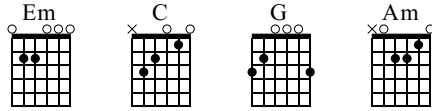

Arpèges aux Doigts 3

Martial Pilleux

Standard tuning

♩ = 110

S-Gt

Em C

mf
m *i* *p* *i* *m* *p* *i* *p* *m* *i* *p* *i* *m* *p* *i* *p*
p
let ring throughout

TAB