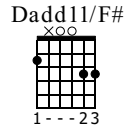

# Blowing in the Wind

Tab Martial Pilleux

Bob Dylan

Standard tuning

$\text{♩} = 90$