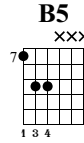

Funk #49

Tab Martial Pilleux

James Gang

Standard tuning

$\text{♩} = 90$

A7

D/A

Em7