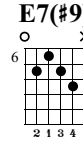

Funk #49

Tab Martial Pilleux

James Gang

Standard tuning

$\text{♩} = 90$

A7

D/A

Em7