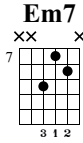

Funk #49

Tab Martial Pilleux

James Gang

Standard tuning

$\text{♩} = 90$

A7

D/A

Em7