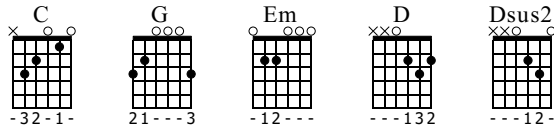

# Jeu au doigts 3 (double croche)

Débutant

Martial Pilleux

Standard tuning

♩ = 75

S-Gt

Chords: C G Em C G D Dsus2

*mf*

The first system of musical notation for guitar. It features a treble clef, a 4/4 time signature, and a dynamic marking of *mf*. The melody consists of eighth-note triplets. The fretboard diagram below shows the fingerings: T (Treble) 1 0 1 0 0 0 0 0; A (Middle) 2 0 0 2 0 0; B (Bass) 3 3 0 0 0 3.

Chords: C G Em C G C

The second system of musical notation for guitar. It continues the melody with eighth-note triplets. The fretboard diagram below shows the fingerings: T 3 0 1 0 0 0 0 0; A 2 0 0 2 0 0; B 3 3 0 0 0 3.