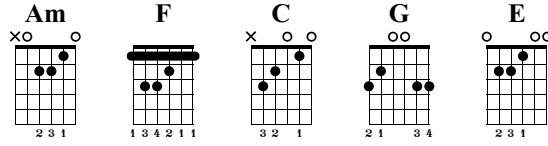

The Passenger

Tab Martial Pilleux

Iggy pop

Standard tuning

♩ = 135

Intro

el.guit.

Am F C G